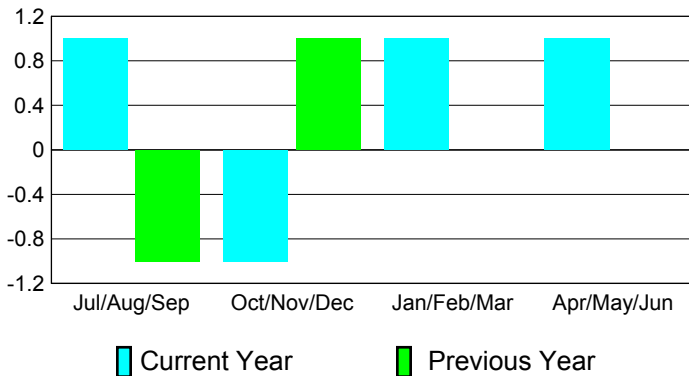

Club Results 2010-2011

Goal, New, Dropped, Gain/Loss

Comparison of Club Gain/Loss

Current Year Compared to the Previous Year

YTD Status Quo Clubs 2010-2011

Status Quo Clubs Compared to Status Quo Members

MEMBERSHIP