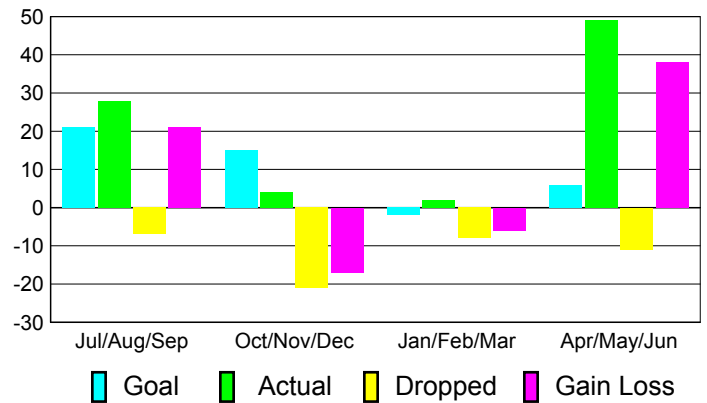

Membership Results 2010-2011

Goal, New, Dropped, Gain/Loss

Comparison of Membership Gain/Loss

Current Year Compared to the Previous Year