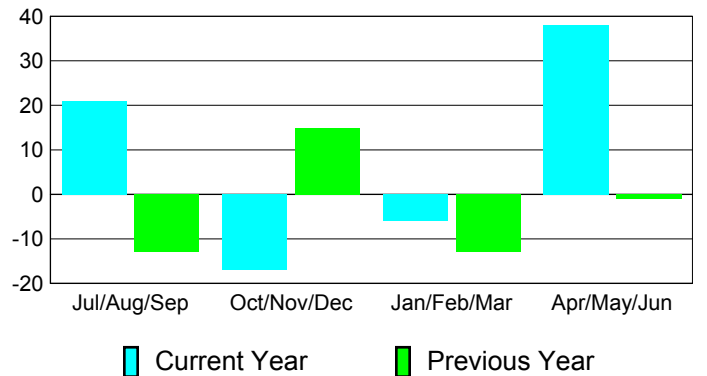

Membership Results
2010-2011

Membership
2009-2010

Month	Net Memb Goal	Actual New Memb	Actual Dropped Memb	Gain/Loss of Memb	Gain/Loss of Memb
Jul/Aug/Sep	21	28	-7	21	-13
Oct/Nov/Dec	15	4	-21	-17	15
Jan/Feb/Mar	-2	2	-8	-6	-13
Apr/May/June	6	49	-11	38	-1
Totals	40	83	-47	36	-12

Membership Results 2010-2011

Goal, New, Dropped, Gain/Loss

Comparison of Membership Gain/Loss

Current Year Compared to the Previous Year

Gender Comparison 2010-2011

Jul/Aug/Sep

Oct/Nov/Dec

Jan/Feb/Mar

Apr/May/June

Male

Female