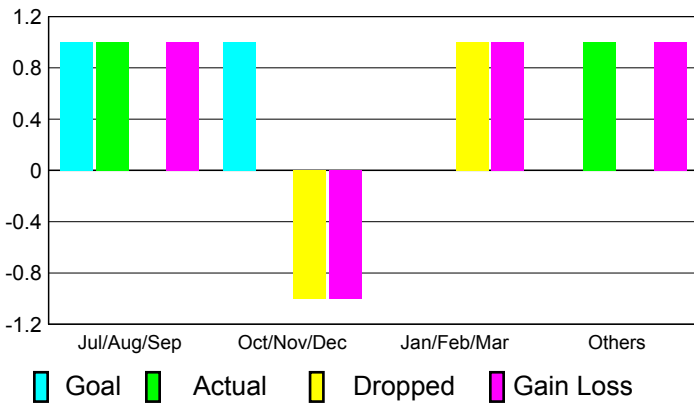

2010-2011 GMT Reports for District (or Undistricted) **District 123**

GMT: **Klaus Tang**

Location: **REP OF RUSSIA**

GMT CA: **4**

CLUBS

Club Results
2010-2011

Clubs
2009-2010

Month	New Club Goal	Actual New Clubs	Actual Dropped Clubs	Gain/Loss of Clubs	Gain/Loss of Clubs
Jul/Aug/Sep	1	1	0	1	-1
Oct/Nov/Dec	1	0	-1	-1	1
Jan/Feb/Mar	0	0	1	1	0
Apr/May/June	0	1	0	1	0
Totals	2	2	0	2	0

Club Results 2010-2011

Goal, New, Dropped, Gain/Loss

Comparison of Club Gain/Loss

Current Year Compared to the Previous Year

YTD Status Quo Clubs 2010-2011

Status Quo Clubs Compared to Status Quo Members

MEMBERSHIP

Membership Results
2010-2011

Membership
2009-2010

Month	Net Memb Goal	Actual New Memb	Actual Dropped Memb	Gain/Loss of Memb	Gain/Loss of Memb
Jul/Aug/Sep	21	28	-7	21	-13
Oct/Nov/Dec	15	4	-21	-17	15
Jan/Feb/Mar	-2	2	-8	-6	-13
Apr/May/June	6	49	-11	38	-1
Totals	40	83	-47	36	-12